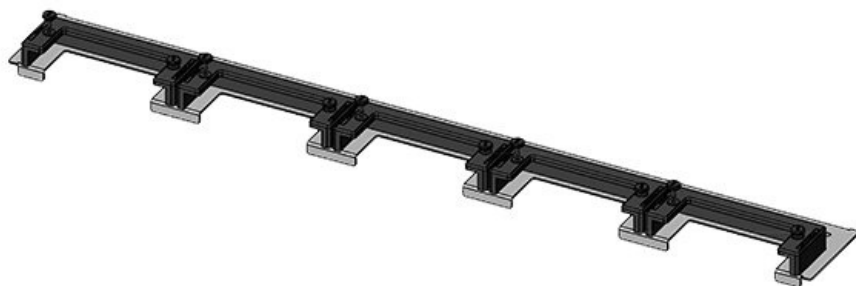

Art.nr.	43081	Voor	1.000 mm
EAN	4251269309	kastbreedte	
	625	Zichtmaat van	835 mm
Aantal	1	opening	
Lengte	858 mm	Divisie balk	nee
Breedte	100 mm	Geschikt voor:	5 x KEL-U 24
Hoogte	44 mm		/ KEL-QUICK
Totale lengte	858 mm		24
bodemplaat		Geschikt voor	Rittal TS 8
		behuizing	

KDR-ESR-TS8-1000-43082