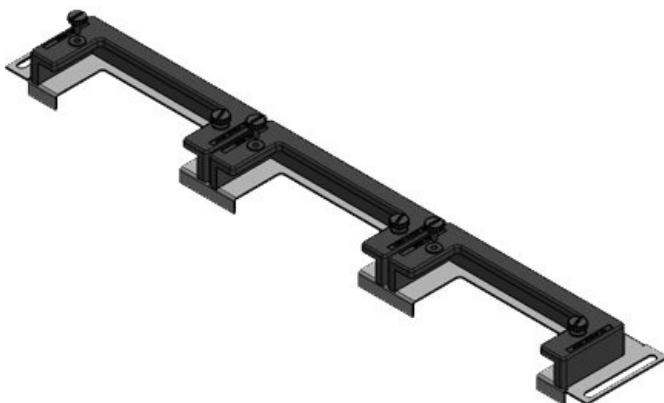

Art.nr.	44515	Voor	1.200 mm
EAN	4251269321	kastbreedte	
	139	Zichtmaat van	502 mm
Aantal	1	opening	
Lengte	538 mm	Geschikt voor:	3 × KEL-U 24
Breedte	75 mm		/ KEL-QUICK
Hoogte	44 mm		24
Totale lengte	538 mm	Geschikt voor	Rittal VX25
bodemplaat		behuizing