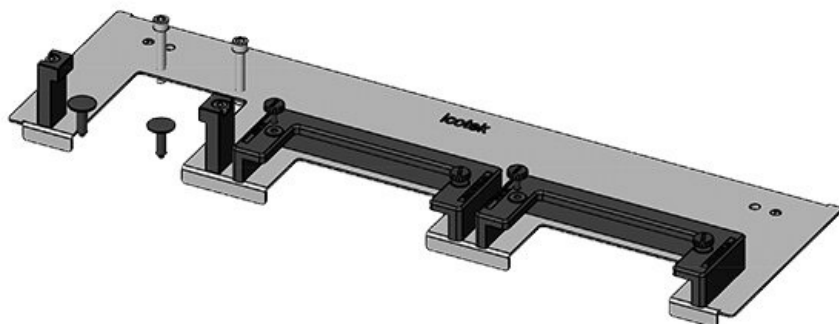

KDR-ESR-TS8-1200-43078

Art.nr.	43078	Voor	1.200 mm
EAN	4251269309	kastbreedte	
	595	Zichtmaat van	495 mm
Aantal	1	opening	
Lengte	518 mm	Geschikt voor:	2 × KEL-U 24
Breedte	150 mm		/ KEL-QUICK
Hoogte	57 mm		24, 1 × KEL-
Totale lengte	518 mm		JUMBO 1
bodemplaat		Geschikt voor	Rittal TS 8
		behuizing	

KDR-ESR-TS8-1200-43083